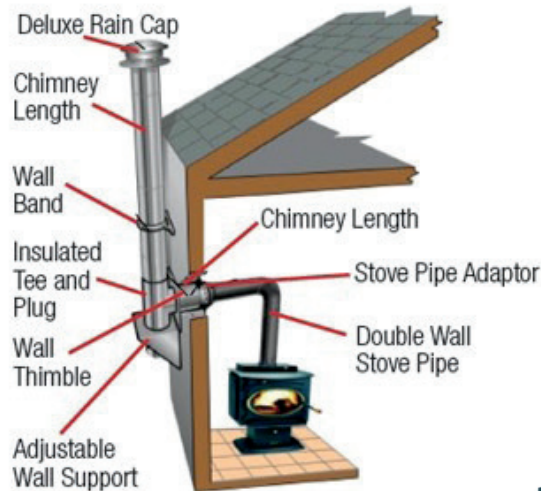

The collage includes three photos: a man using a tractor in a field, a woman with a tractor, and a tractor with a snow blower attachment.

BCS

UP TO
\$300 OFF
SELECT TRACTORS

CALL OR STOP BY FOR DETAILS

A blue and black BCS tractor with a snow blower attachment, shown from a side profile.

ECHO

**5 YEAR
WARRANTY
ON ECHO
EQUIPMENT!!**

WALKER

out front mowing

STOVES & CHIMNEYS

BRECKWELL

PELLET STOVES

WOOD STOVES

WE STOCK CLASS-A STAINLESS-STEEL CHIMNEY PIPE & LINERS

Ceiling Support Installation

Wall Support Installation

Harry's Lawn
& Garden Center
402 Main Street
Millmont, PA 17845

Harry's - Your One Stop Shop

Electrical, Plumbing, Gardening, General Hardware