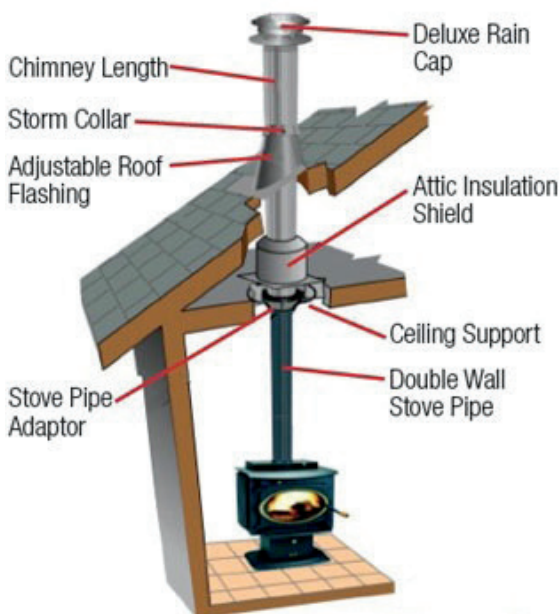

ECHO

**5 YEAR
WARRANTY
ON ECHO
EQUIPMENT!!**

WALKER

out front mowing

STOVES & CHIMNEYS

BRECKWELL

PELLET STOVES

WOOD STOVES

WE STOCK CLASS-A STAINLESS-STEEL CHIMNEY PIPE & LINERS

Ceiling Support Installation

Wall Support Installation

Harry's Lawn
& Garden Center
402 Main Street
Millmont, PA 17845

Harry's - Your One Stop Shop

Electrical, Plumbing, Gardening, General Hardware